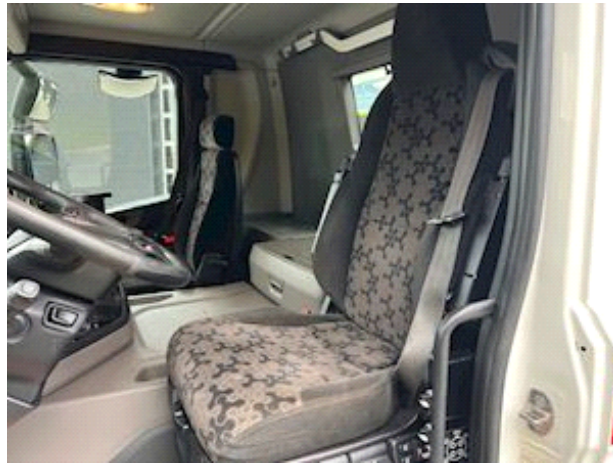

Hos os er det **LIGE UD AD LANDEVEJEN..!**

www.intertruck.dk

Intertruck Dealing ApS

NAVERVEJ 5-7 · 7620 LEMVIG · TLF. 96 63 03 30