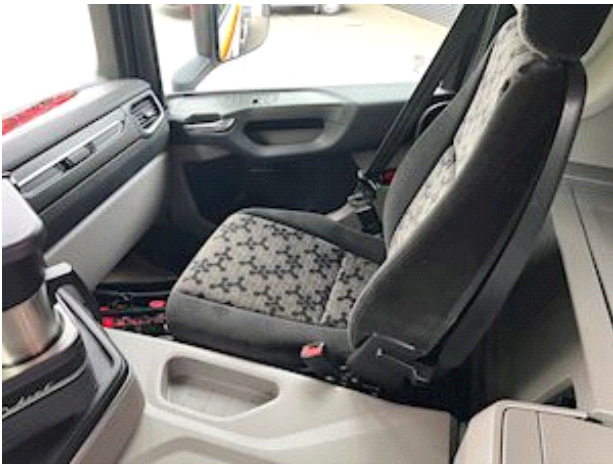

Hos os er det **LIGE UD AD LANDEVEJEN..!**

www.intertruck.dk

Intertruck Dealing ApS

NAVERVEJ 5-7 · 7620 LEMVIG · TLF. 96 63 03 30