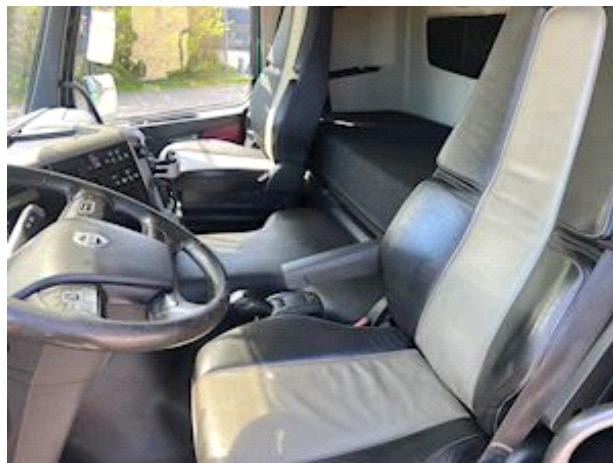

Hos os er det **LIGE UD AD LANDEVEJEN..!**

www.intertruck.dk

Intertruck Dealing ApS

NAVERVEJ 5-7 · 7620 LEMVIG · TLF. 96 63 03 30