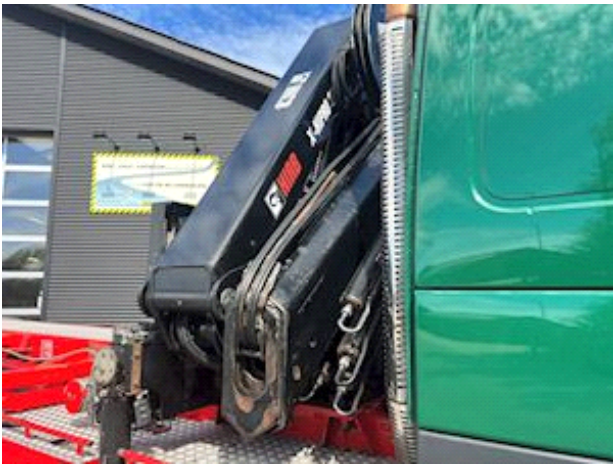

Hos os er det

LIGE UD AD LANDEVEJEN..!

www.intertruck.dk

Intertruck Dealing ApS

NAVERVEJ 5-7 · 7620 LEMVIG · TLF. 96 63 03 30