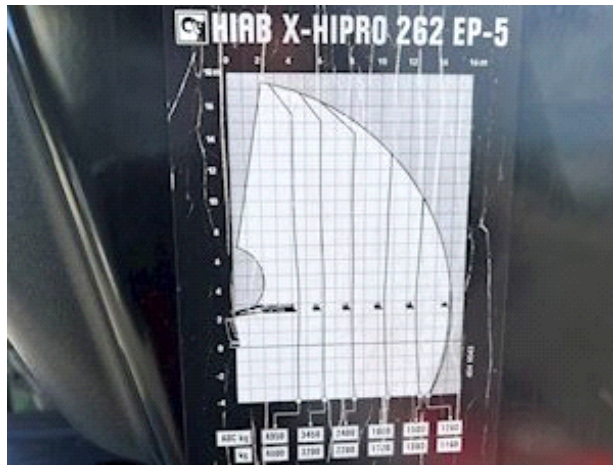

Hos os er det

LIGE UD AD LANDEVEJEN..!

www.intertruck.dk

Intertruck Dealing ApS

NAVERVEJ 5-7 · 7620 LEMVIG · TLF. 96 63 03 30