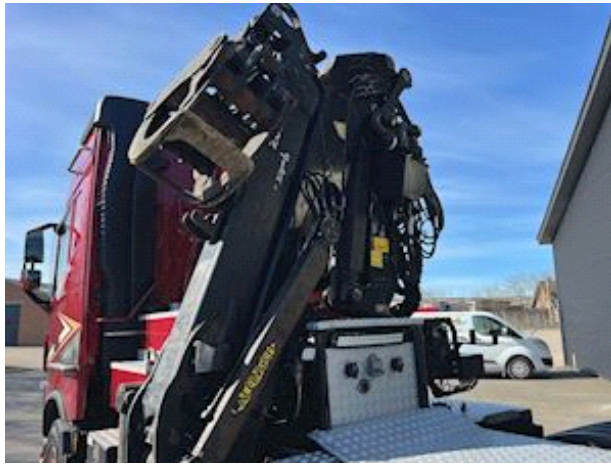

Hos os er det

LIGE UD AD LANDEVEJEN..!

www.intertruck.dk

Intertruck Dealing ApS

NAVERVEJ 5-7 · 7620 LEMVIG · TLF. 96 63 03 30