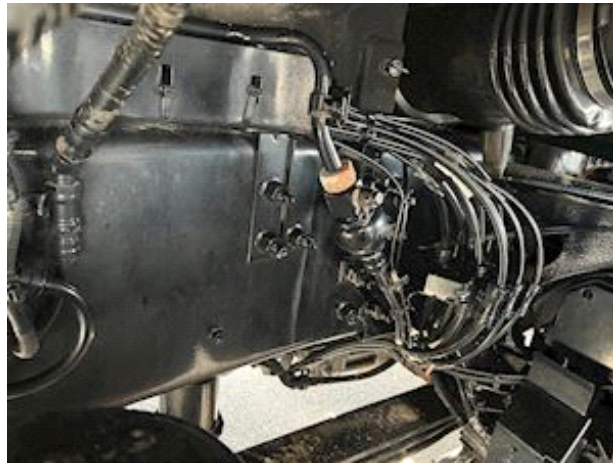

Hos os er det **LIGE UD AD LANDEVEJEN..!**

www.intertruck.dk

Intertruck Dealing ApS

NAVERVEJ 5-7 · 7620 LEMVIG · TLF. 96 63 03 30