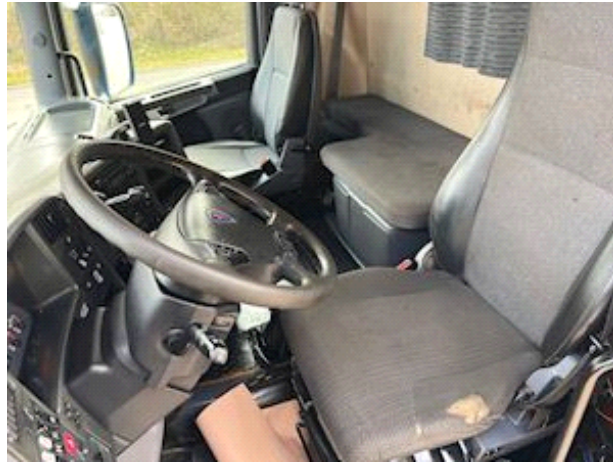

Hos os er det **LIGE UD AD LANDEVEJEN..!**

www.intertruck.dk

Intertruck Dealing ApS

NAVERVEJ 5-7 · 7620 LEMVIG · TLF. 96 63 03 30