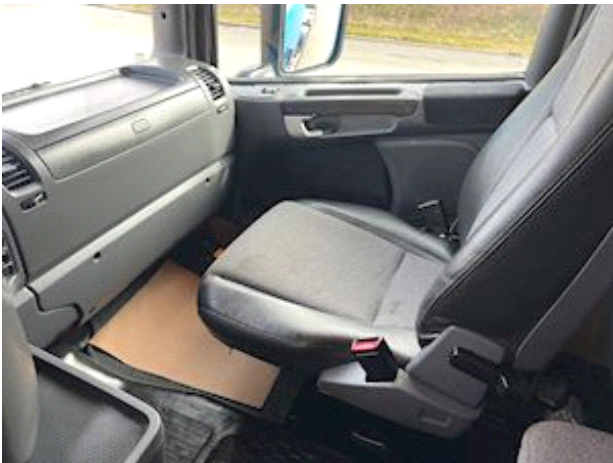

Hos os er det **LIGE UD AD LANDEVEJEN..!**

www.intertruck.dk

Intertruck Dealing ApS

NAVERVEJ 5-7 · 7620 LEMVIG · TLF. 96 63 03 30