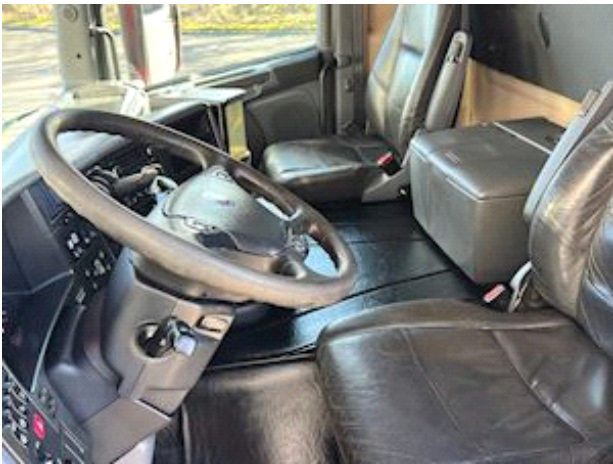

Hos os er det **LIGE UD AD LANDEVEJEN..!**

www.intertruck.dk

Intertruck Dealing ApS

NAVERVEJ 5-7 · 7620 LEMVIG · TLF. 96 63 03 30