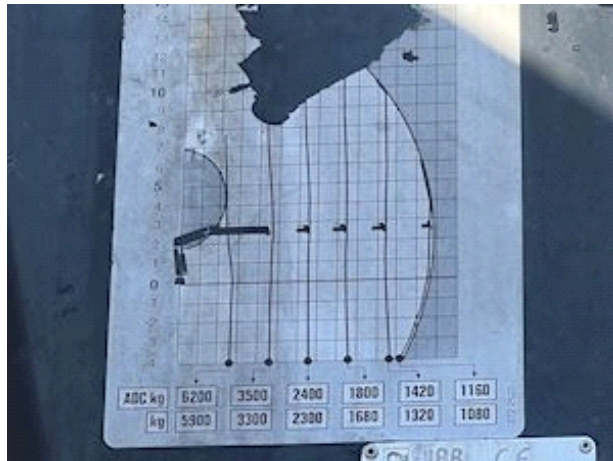

Hos os er det **LIGE UD AD LANDEVEJEN..!**

www.intertruck.dk

Intertruck Dealing ApS

NAVERVEJ 5-7 · 7620 LEMVIG · TLF. 96 63 03 30