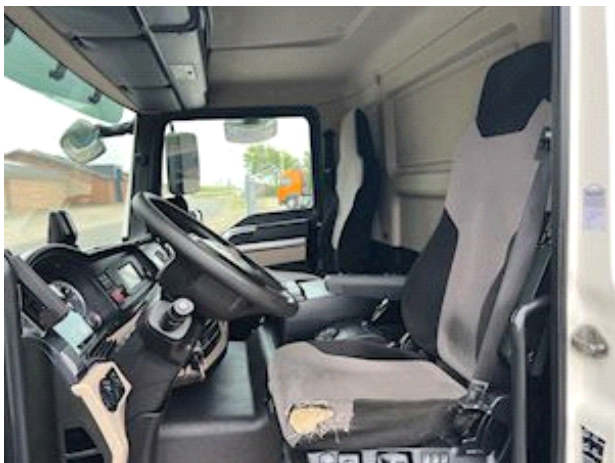

Hos os er det **LIGE UD AD LANDEVEJEN..!**

www.intertruck.dk

Intertruck Dealing ApS

NAVERVEJ 5-7 · 7620 LEMVIG · TLF. 96 63 03 30