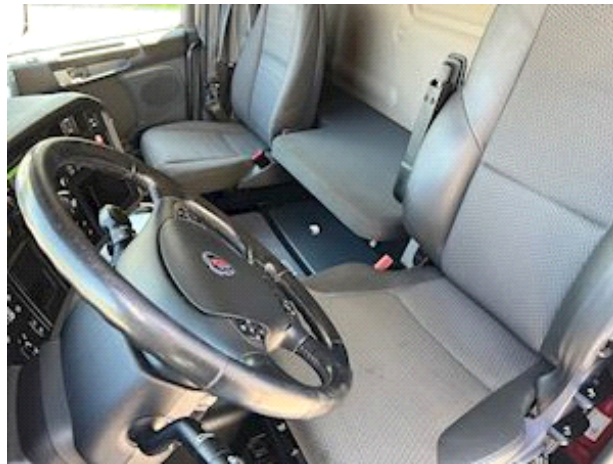

Hos os er det **LIGE UD AD LANDEVEJEN..!**

www.intertruck.dk

Intertruck Dealing ApS

NAVERVEJ 5-7 · 7620 LEMVIG · TLF. 96 63 03 30