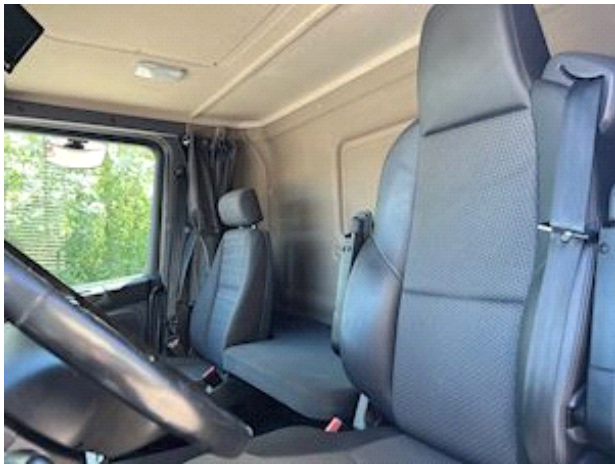

Hos os er det **LIGE UD AD LANDEVEJEN..!**

www.intertruck.dk

Intertruck Dealing ApS

NAVERVEJ 5-7 · 7620 LEMVIG · TLF. 96 63 03 30